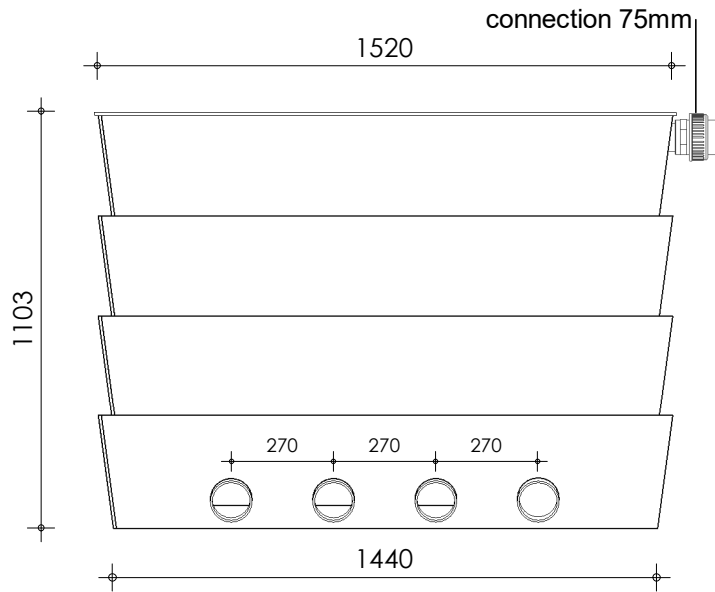

Left-side view

Front view

Right-side view

Rear view

Top view

description:
TF150 - Trickle filter 4xØ110

scale :
1 : 20

date/version :
v.2021