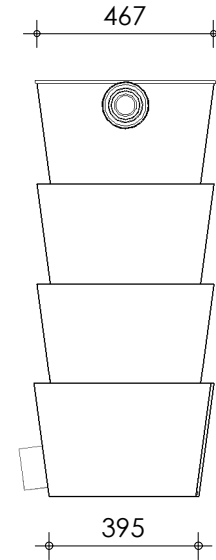

Left-side view

Front view

Right-side view

Rear view

Top view

description:
TF150 - Trickle filter 4xØ110

scale :
1 : 20

date/version :
v.2021