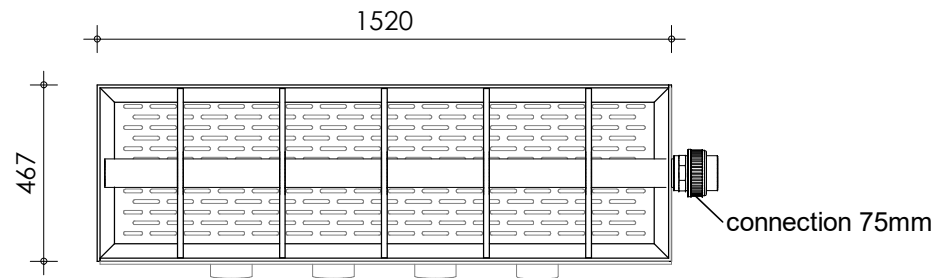

Left-side view

Front view

Right-side view

Rear view

Top view

description:
TF150 - Trickle filter 4xØ110

scale :
1 : 20

date/version :
v.2021